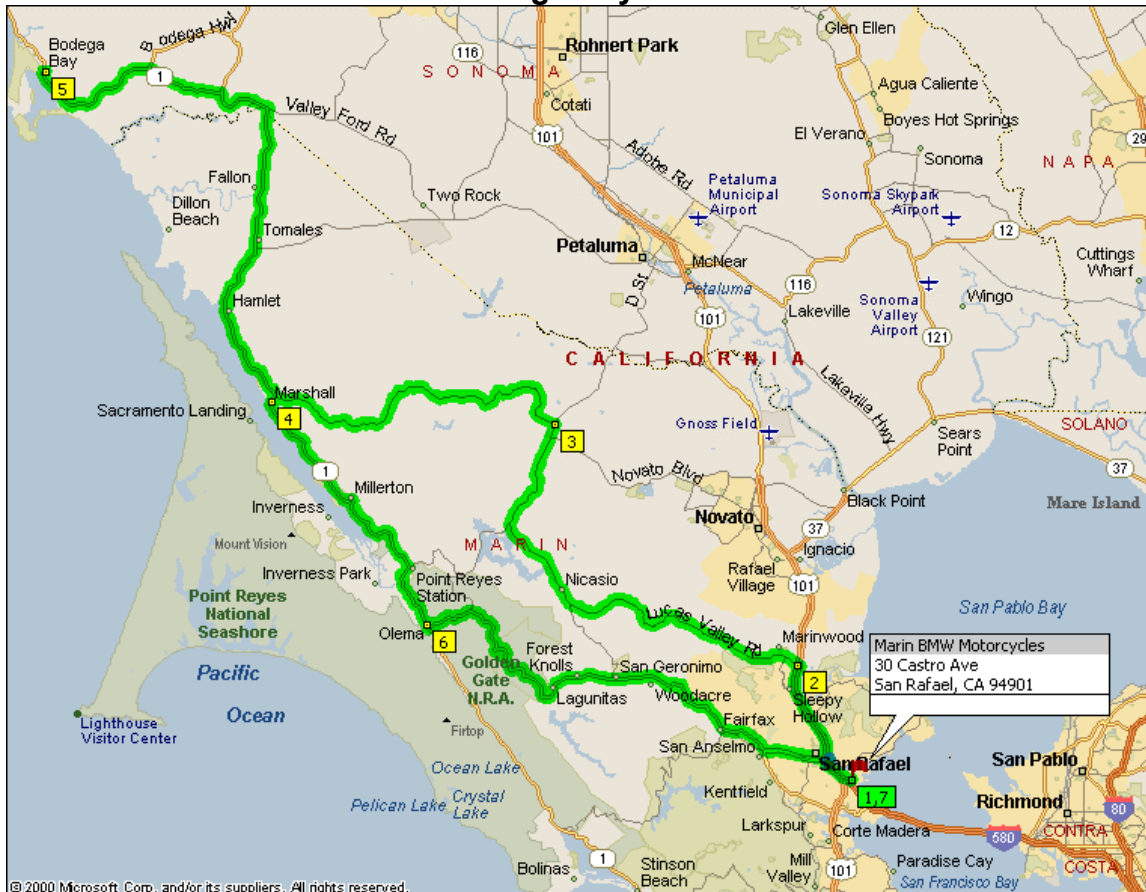

Bodega Bay Ride

Mileage	Instructions
[1] 0.0	Marin BMW Motorcycles [30 Castro Ave., San Rafael]
0.1	Enter US-101 NORTH
[2] 5.2	Exit Lucas Valley Rd, Turn LEFT
15.5	Nicasio Valley Rd, Turn RIGHT
19.4	Point Reyes-Petaluma Rd, Turn RIGHT
[3] 23.7	Wilson Hill Rd, Turn LEFT
26.4	Bear LEFT, Marshall-Petaluma Rd
[4] 37.4	SR 1, Turn RIGHT
[5] 60.2	Arrive in Bodega Bay
60.2	Depart Bodega Bay, SR 1 SOUTH
[6] 94.7	Sir Francis Drake Blvd [Olema], Turn LEFT
114.2	Grand Ave, Turn RIGHT
114.5	Bear LEFT, Francisco Blvd E.
115.4	Bellam Blvd, Turn LEFT
115.5	Castro Ave, Turn RIGHT
[7] 115.5	Arrive at Marin BMW Motorcycles